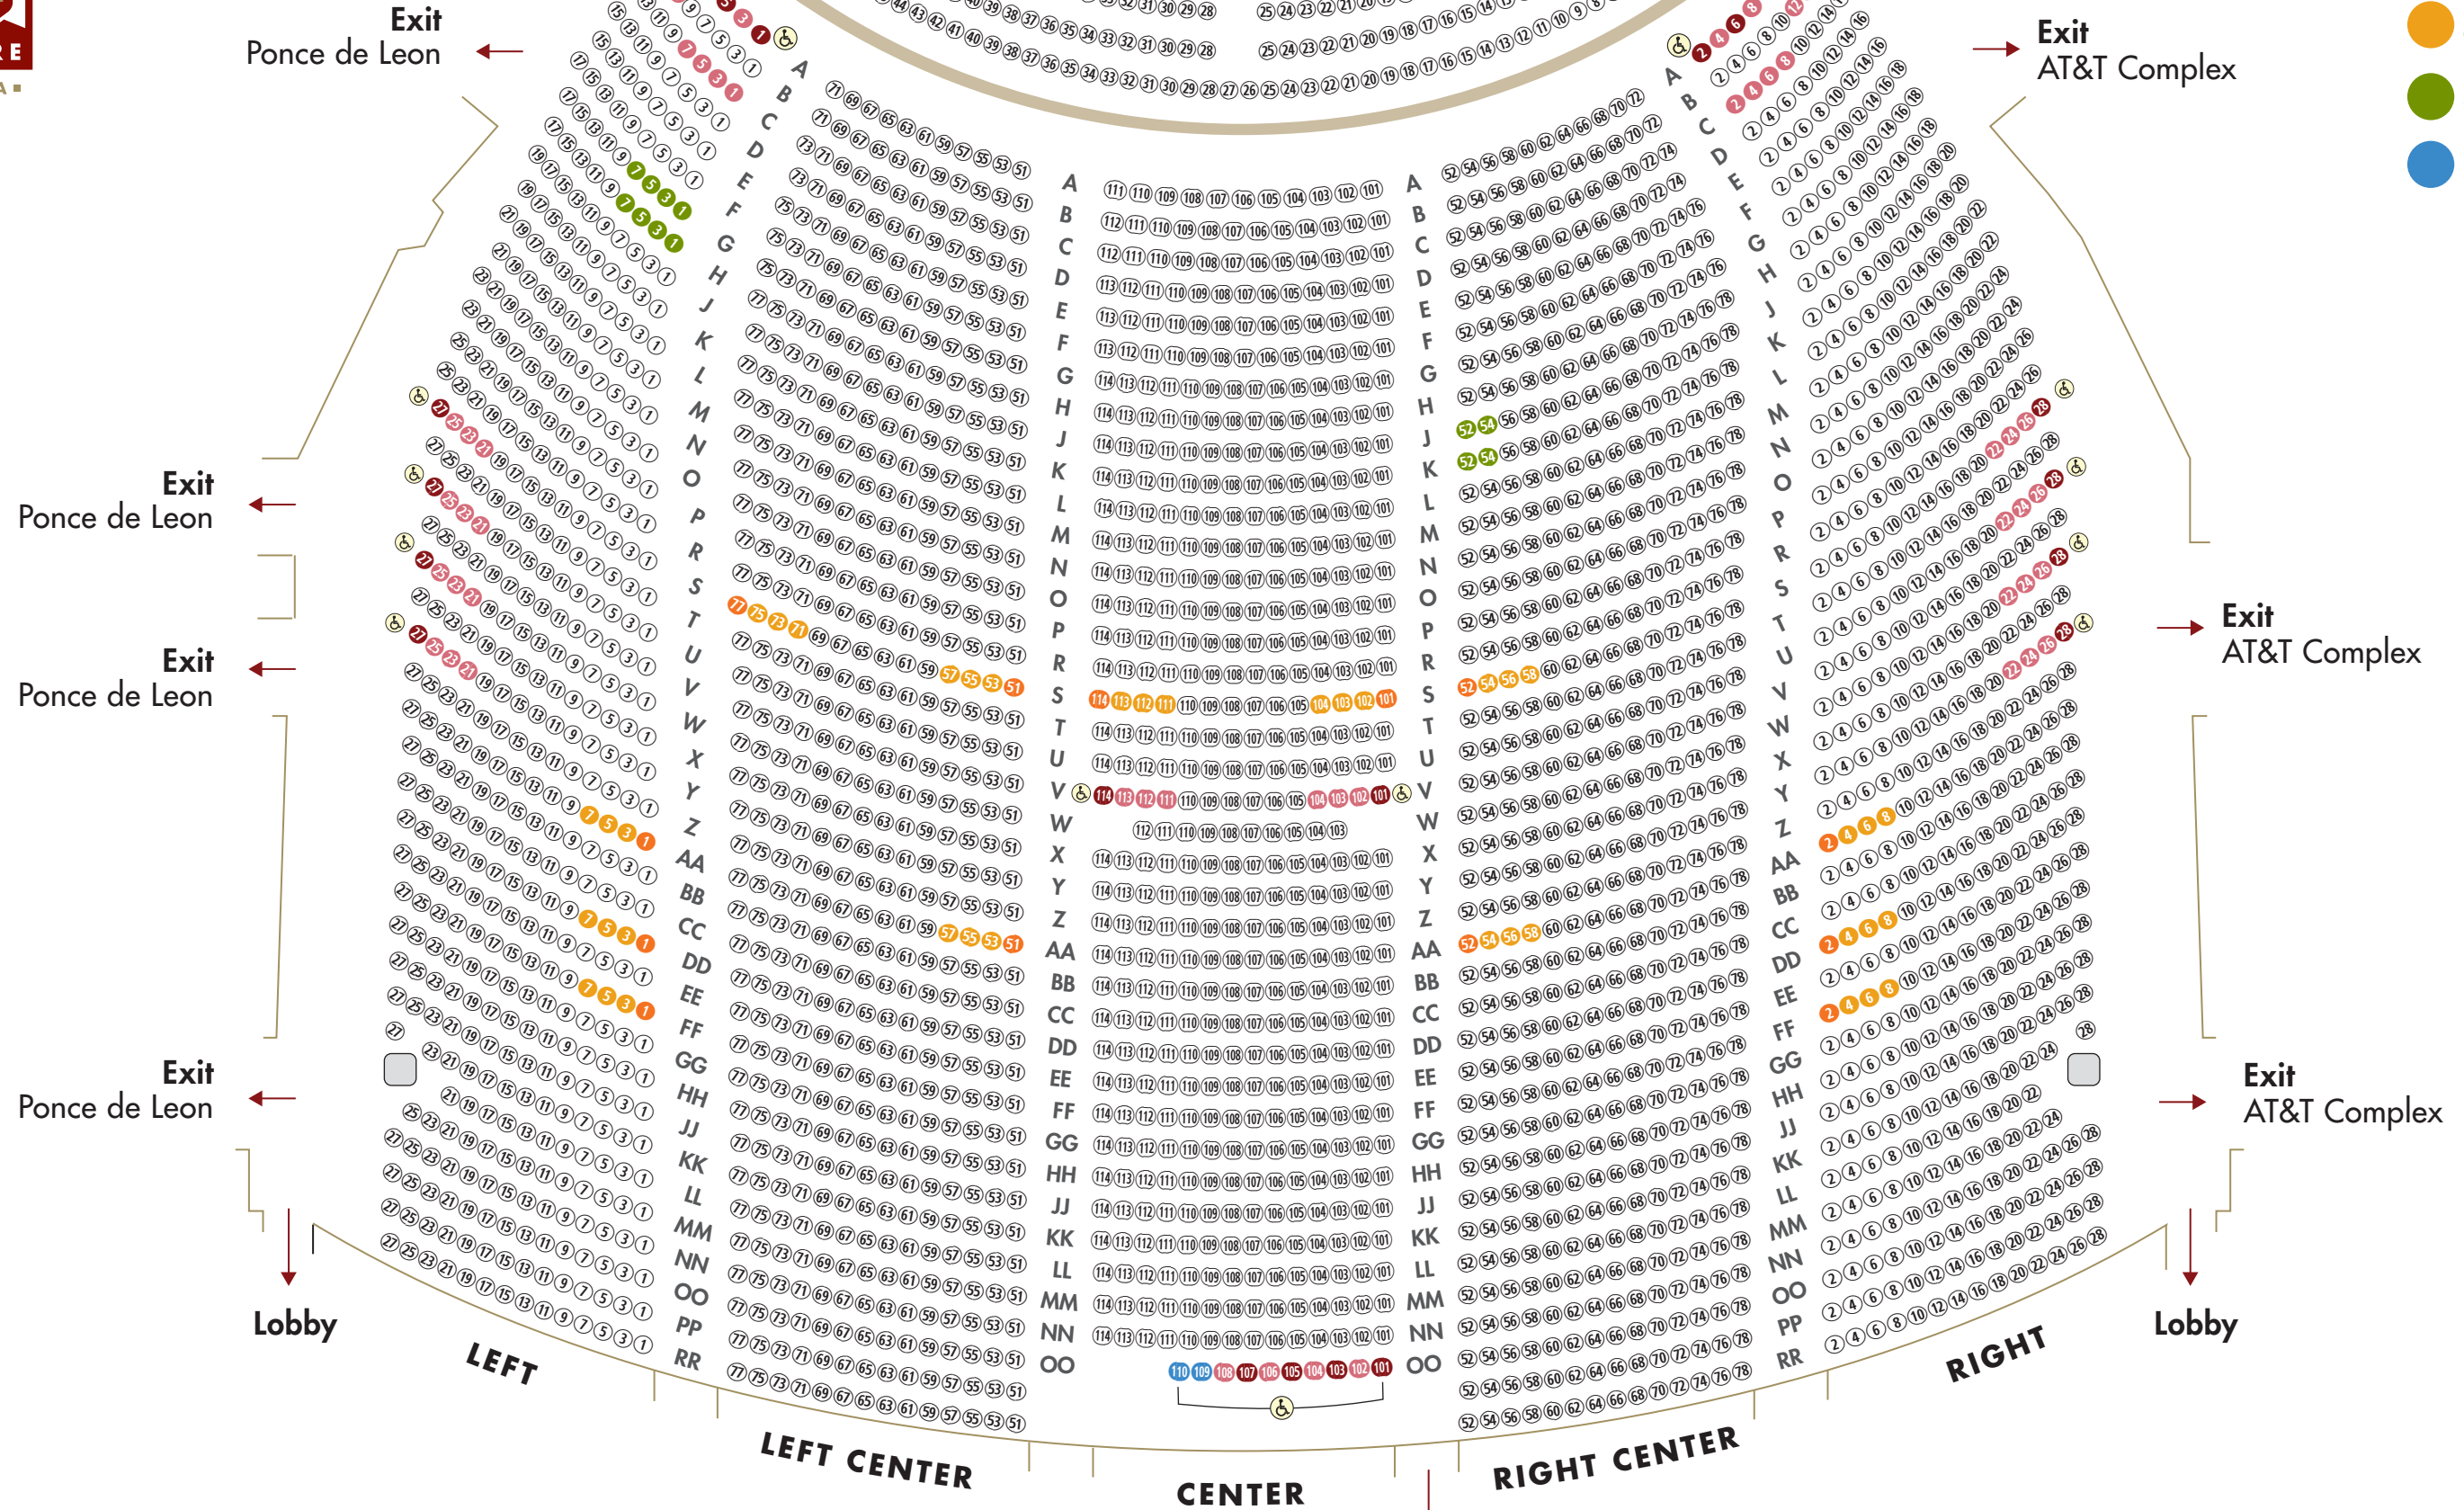

Concert Seating Chart Orchestra Level

STAGE

Orchestra Platform

- Wheelchair
- Wheelchair Companion
- Limited Mobility
- Limited Mobility Companion
- Sight & Hearing
- Bench

Concert Seating Chart Loge and Balcony

STAGE